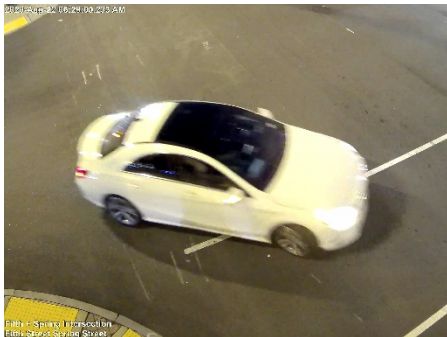

**Clery Act Safety Alert**  
**Pointing a Pistol at Another**

**Incident Date/Time:** August 22, 2020, at approximately 6:30 a.m.

**Incident Location:** Waffle House, 66 Fifth Street, NW

**Incident Description:** An intoxicated male patron of the Waffle House in Tech Square was asked to leave the location after becoming disorderly. The male displayed a firearm concealed in his waistband to the Waffle House employees. Another group of patrons attempted to intervene, at which point the male pulled the weapon from his waistband and pointed it at the group. The male fled in a white Mercedes CLA. Officers attempted to stop the vehicle on Spring Street, however, the driver refused to stop and fled south on the interstate.

None of the patrons were Tech affiliated and no students were involved in the incident. There were no injuries reported.

**Description of Suspect:**

Black male

Black hat

Red shirt

Black pants

(Clear image not available at this time)

**Suspect Vehicle:**

White Mercedes CLA

(License Plate Withheld)

**Status of Investigation:** This incident is being investigated by the Georgia Tech Police Department. Report any information regarding this and other